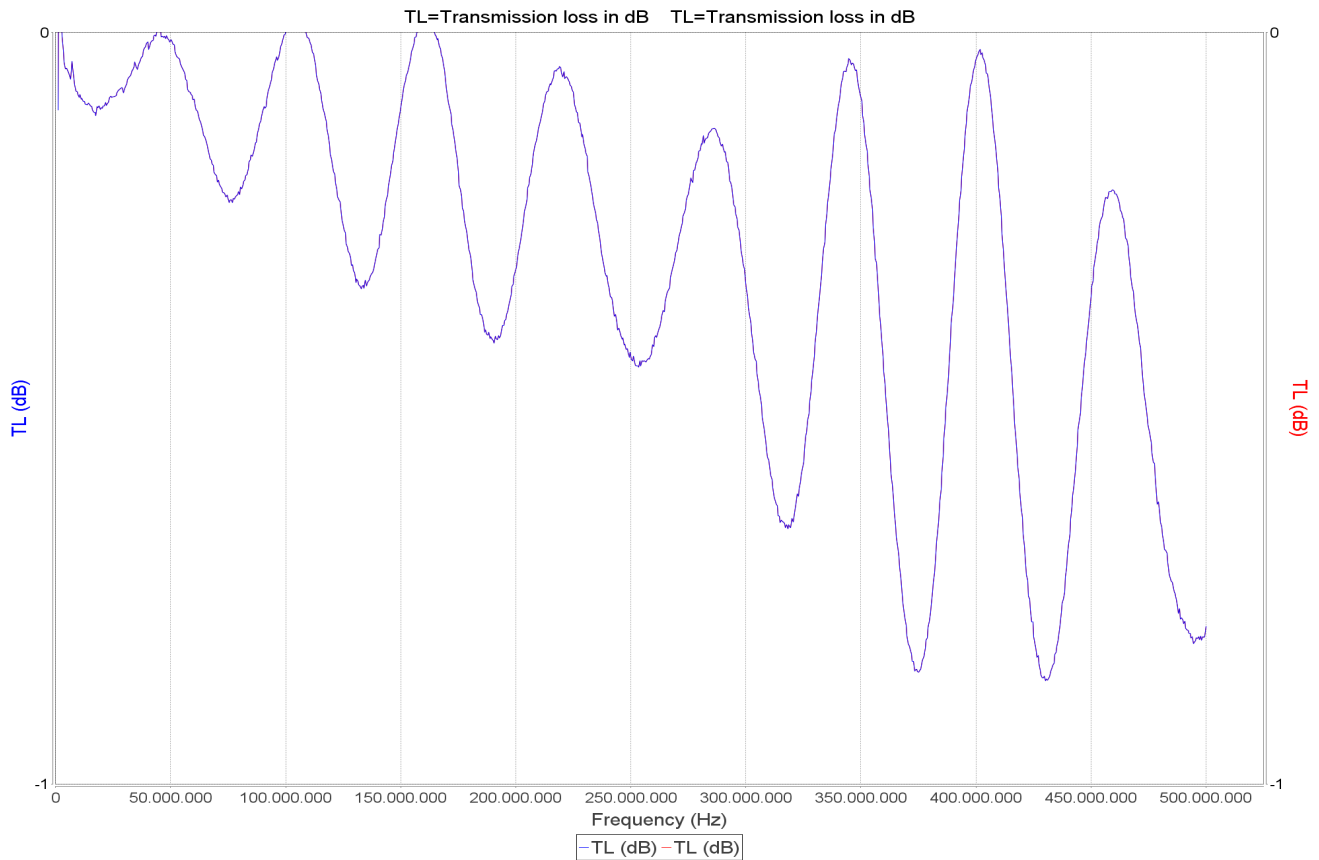

S21 of SMA-UHF UHF-UHF UHF-SMA block

Marker	Freq. (Hz)	TL (dB)	TP (°)	Z ()	Rs ()	Xs ()	Theta	gr (ns)
--------	------------	---------	--------	--------	--------	--------	-------	---------

Comment:

Date: 19/10/2016 9:58
 Mode: Transmission
 Analyser: miniVNA Tiny / mini radio solutions - miniVNA Tiny

Scan

Start: 1000000 / 1.000.000
 Stop: 499999232 / 499.999.232
 Samples: 1088
 Overscan: 1

Calibration

Samples: 1100
 Overscan: 3
 File: TRAN_500MHz_1k_1.5m_RG174_50celcious.cal

User: SV1QZS
 Headline: S21 of SMA-UHF UHF-UHF UHF-SMA block
 Port extension len: <not set>m
 Port extension vf: <not set>